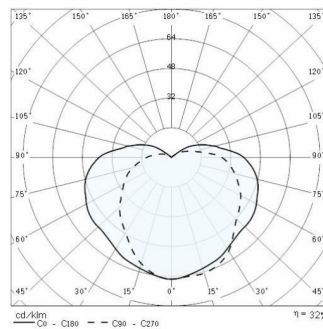

EKO+19/G

Part number	302016
Lampholder:	E27
Light Source:	INCANDESCENT LAMPS (A60)
Wattage:	1x60 W
Finish:	WH-87 / White / Textured
Insulation class:	I
Degree of protection:	IP66
IK-J-xxIP:	IK10 20J xx9
Optic:	SYMMETRIC EXTRA WIDE REFLECTOR
Ta MIN luminaire:	-30°
Ta MAX luminaire:	25°

Photometric data

Technical drawings